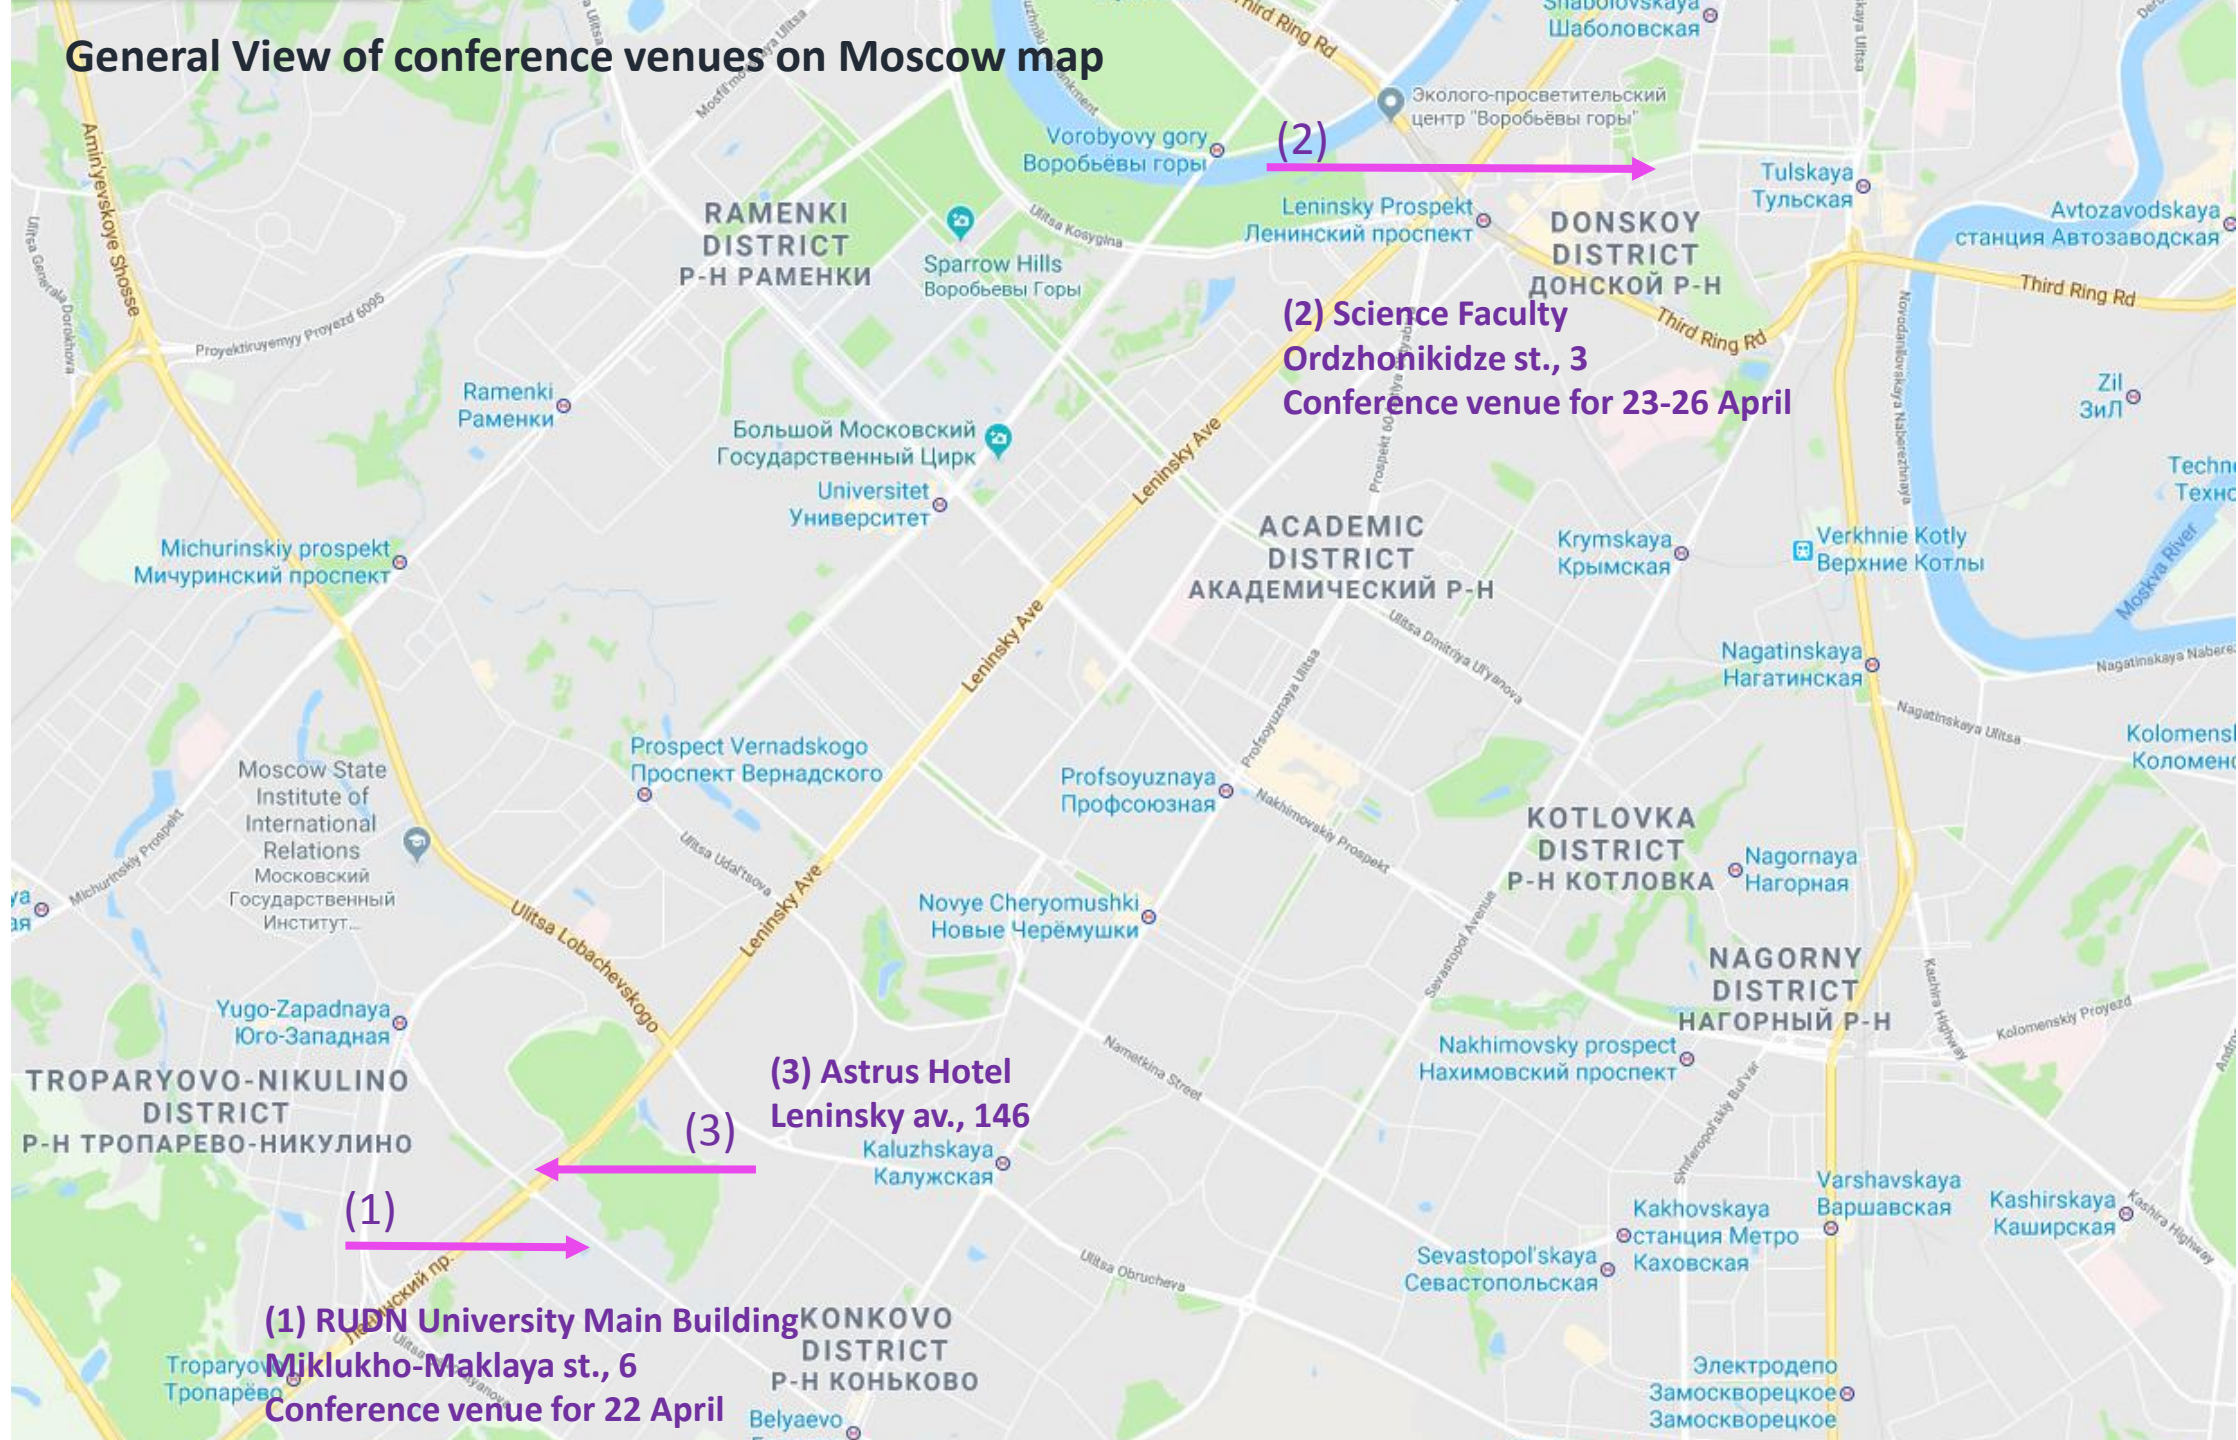

General View of conference venues on Moscow map

(1) **RUDN University Main Building**
Miklukho-Maklaya st., 6
Conference venue for 22 April

(3) **Astrus Hotel**
Leninsky av., 146

(2) **Science Faculty**
Ordzhonikidze st., 3
Conference venue for 23-26 April

(6) Bus Station. Shuttles #144 and M4
to get to Science Faculty

(7) RUDN GuestHouse

(8) Transfer from GuestHouse to Science
Faculty:
Leaves at 8.00AM from the Main
Building Square.

Science Faculty 23-26 April

(7) Institut Kurnakova bus station
Deboard here, when riding M4

(8) pl. Gagarina bus station
Deboard here when riding 144

(9) Leninsky Prospekt Metro Station
(10) To Tuskaya Metro Station

(11) To Shabolovskaya Metro Station

All these stations are in 15-18 min walk distance from Science Faculty