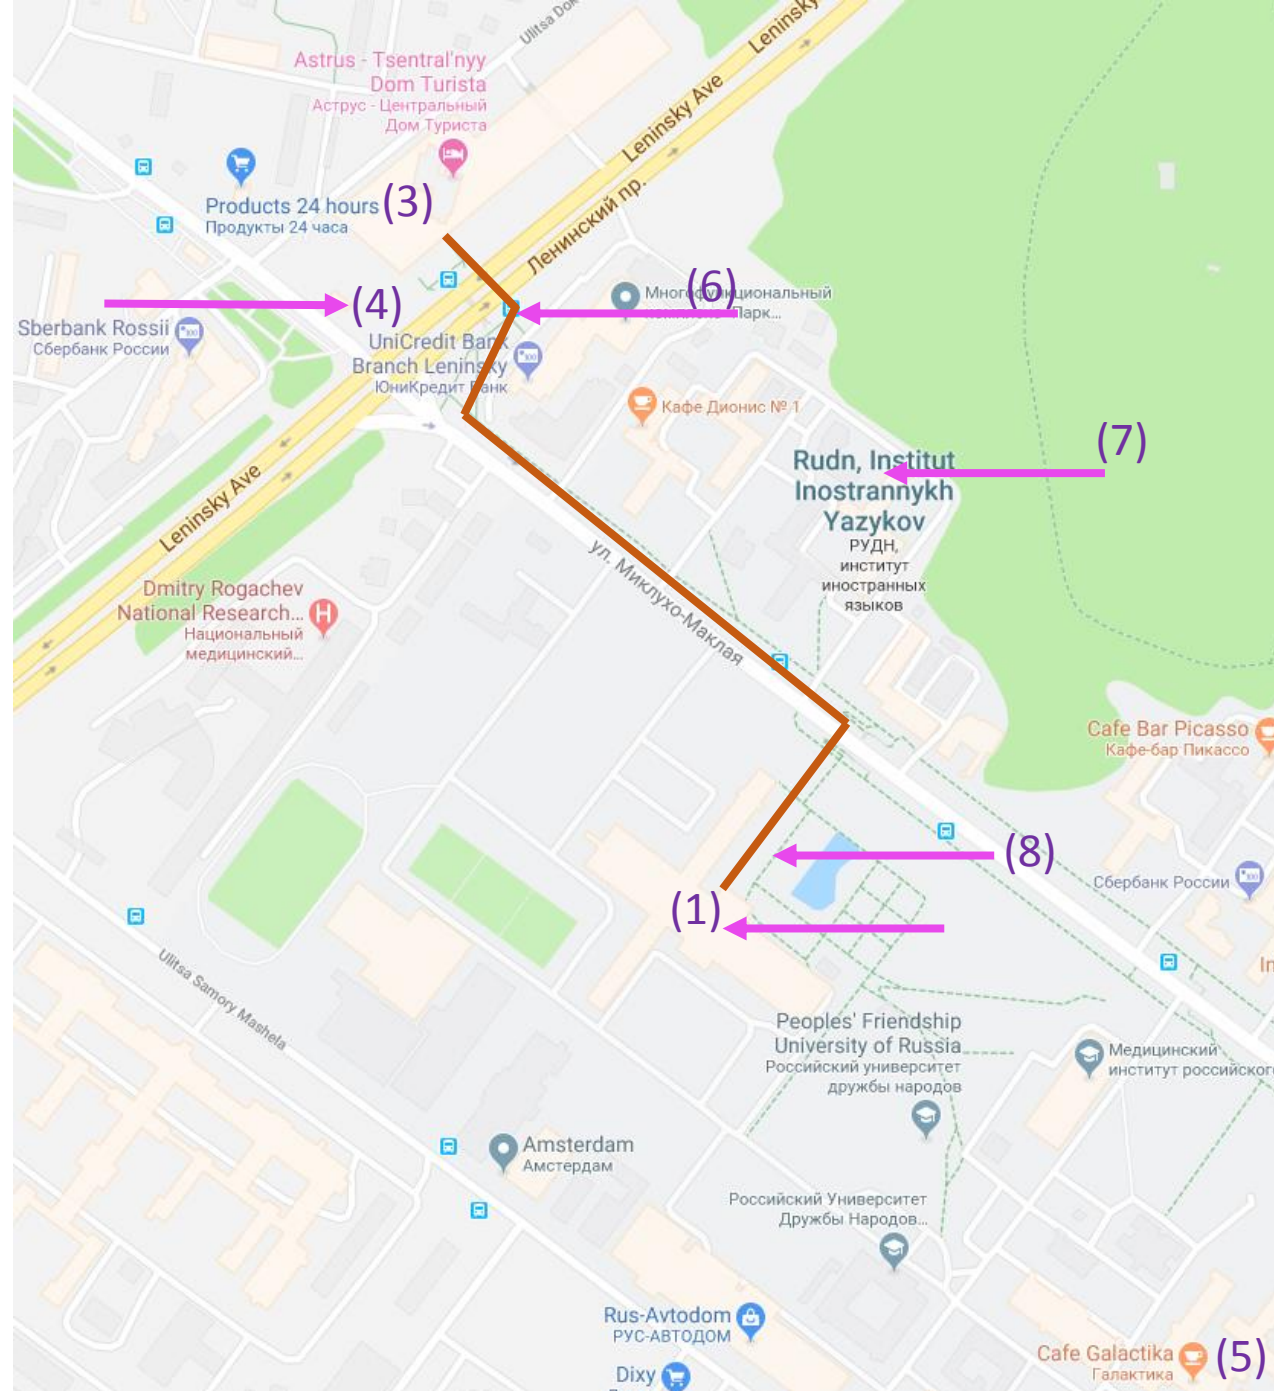

Main Building

22 April

The registration starts at 12.00 in the Main Building (1) of RUDN University

15.00 Opening of the Conference in Assembly Hall of the main building

Walk route from Astrus hotel
To the Main building of the University

(1) Main Building, RUDN University
Miklukho-Maklaya st., 6
Conference venue for 22 April
(3) Astrus Hotel
Leninsky av., 146

(4) Transfer from Astrus to Science
Faculty
Leaves at 8.00 AM

(5) Café "Galactika"

(6) Bus Station. Shuttles #144 and M4
to get to Science Faculty

(7) RUDN GuestHouse

(8) Transfer from GuestHouse to Science
Faculty:
Leaves at 8.00AM from the Main
Building Square.