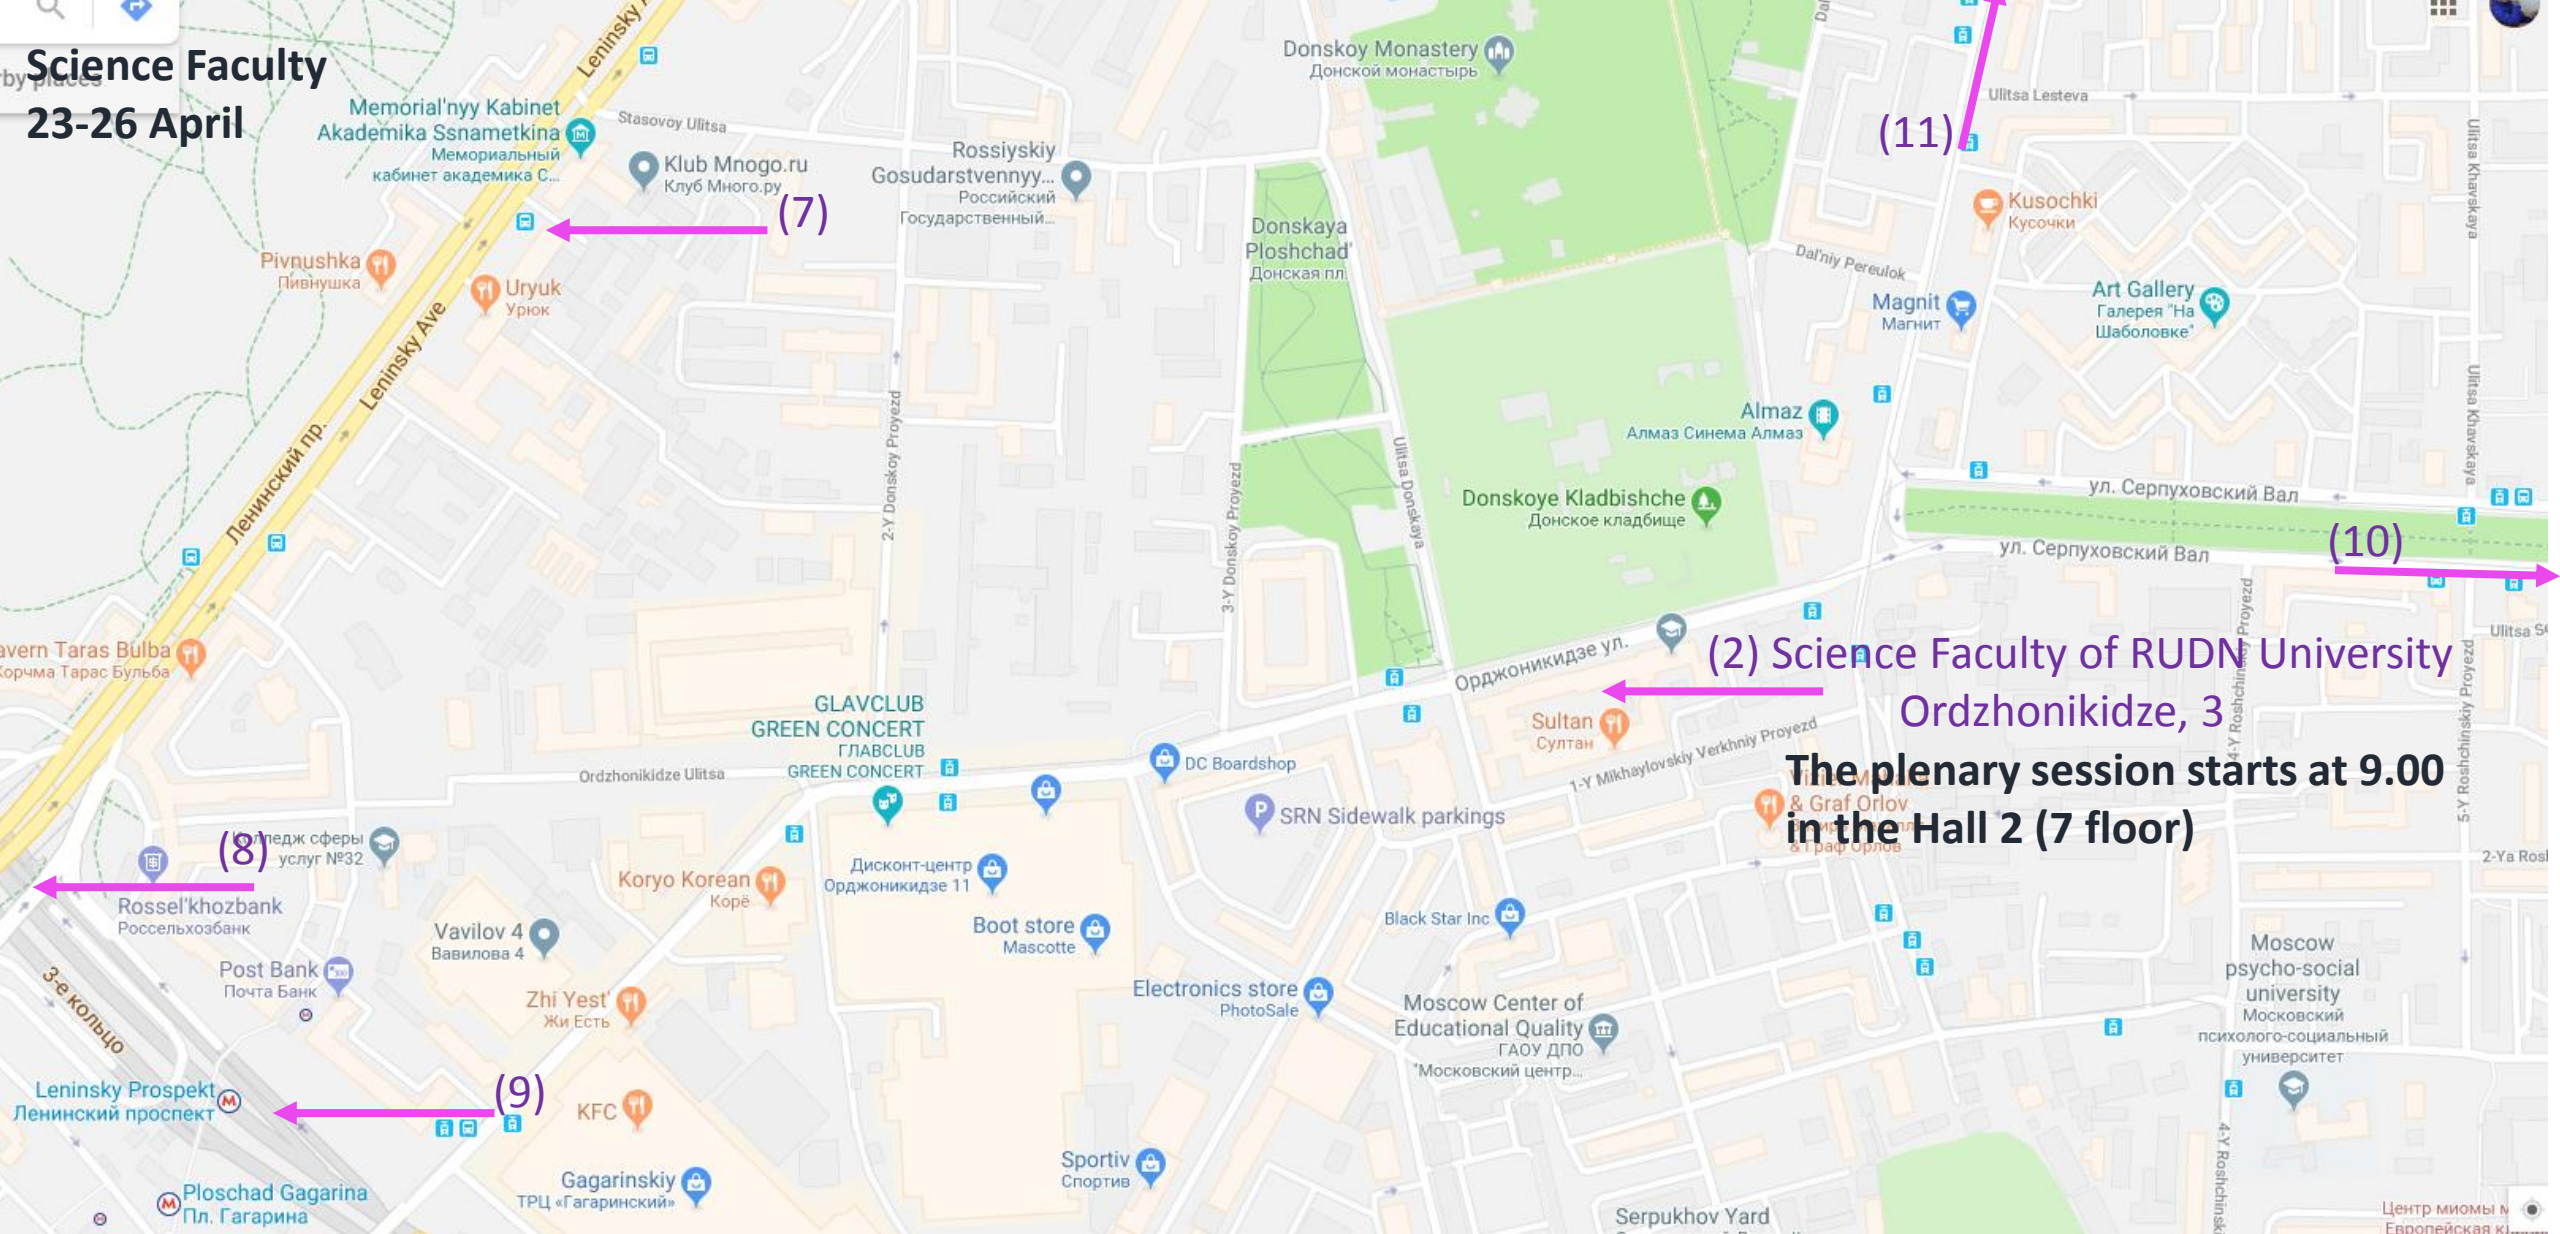

General View of conference venues on Moscow map

(1) **RUDN University Main Building**
Miklukho-Maklaya st., 6
Conference venue for 22 April

(3) **Astrus Hotel**
Leninsky av., 146

(2) **Science Faculty**
Ordzhonikidze st., 3
Conference venue for 23-26 April

(6) Bus Station. Shuttles #144 and M4
to get to Science Faculty

(7) RUDN GuestHouse

(8) Transfer from GuestHouse to Science
Faculty:
Leaves at 8.00AM from the Main
Building Square.

Science Faculty 23-26 April

(7) Institut Kurnakova bus station
Deboard here, when riding M4

(8) pl. Gagarina bus station
Deboard here when riding 144

(9) Leninsky Prospekt Metro Station
(10) To Tuskaya Metro Station

(11) To Shabolovskaya Metro Station

All these stations are in 15-18 min walk distance from Science Faculty